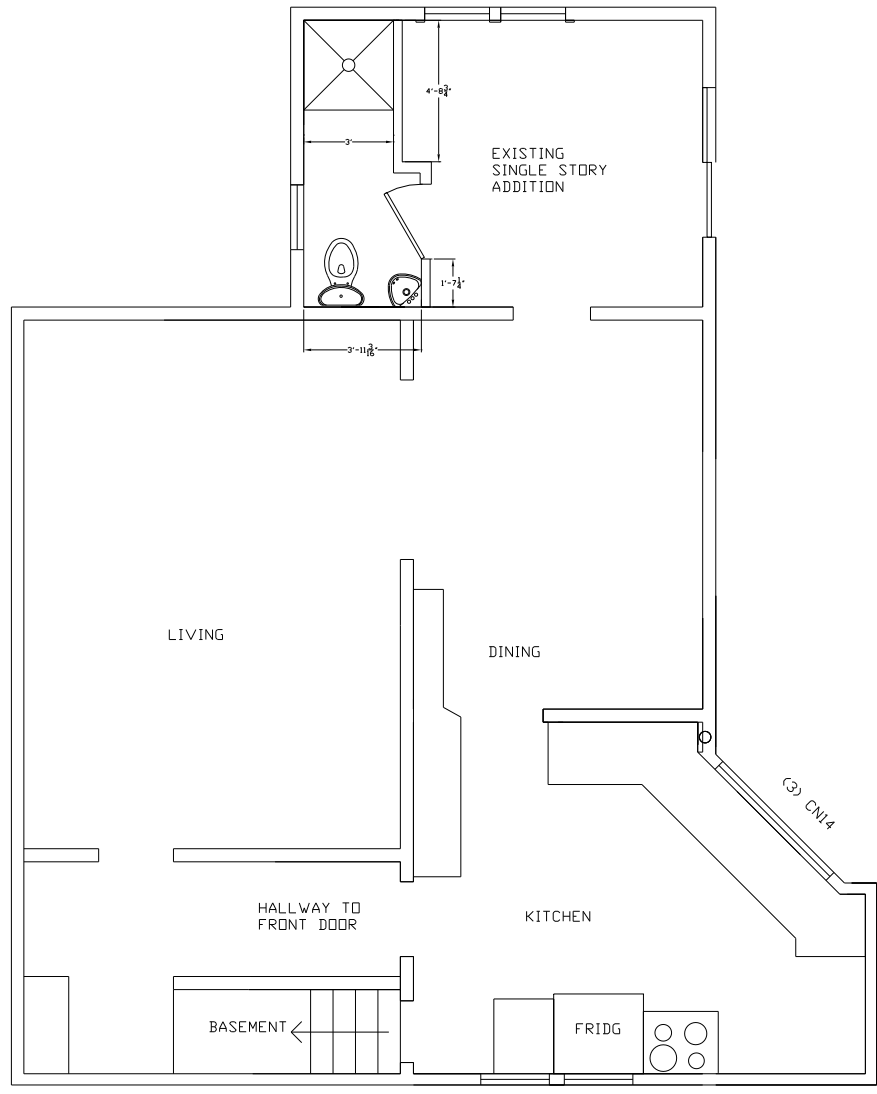

CRAFTWERKER
 1456 KENSINGTON
 1ST FLOOR PLAN
 SCALE 1/4"=1'
 AUG-20-2007

CRAFTWERKER
1456 KENSINGTON
1ST FLOOR PLAN
SCALE 1/4"=1'
AUG-20-2007